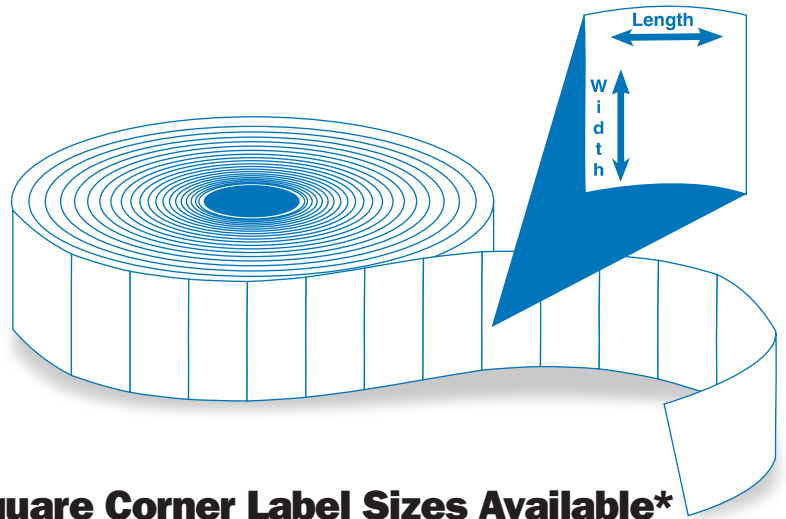

Custom Printed Square Corner Butt Cut Labels on Rolls

Rectangles or squares with “no space” between labels.
Leave $\frac{1}{16}$ " unprinted area on all sides. Bleeds are not available.

Square Corner Label Sizes Available*

Available Width: From $\frac{1}{2}$ " to $7 \frac{1}{2}$ " in $\frac{1}{8}$ " increments**

Available Length: From $\frac{1}{4}$ " to 15" in $\frac{1}{4}$ " increments

*Wider (up to 10") and longer (up to 24") square corner labels available – please inquire.

**For widths narrower than $\frac{1}{2}$ " add setup charge – inquire about cost.